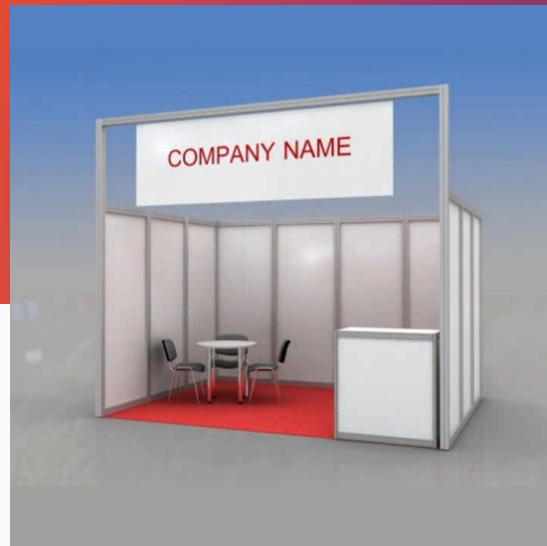

VERONA

ОРГАНИЗАТОР
ORGANISER

Shell Scheme Kit

Design shown above suits 12 sq.m
(inline and corner position)

Hight of front
construction **3.5 m**

Hight of walls **2.5 m**

Carpet
(color at your choice)
Default color - Grey

The fascia panel **1 m** height
with the inscription on the open
side of the stand
(inscription color at your choice,
default inscription color - Grey)

Booth size	12 sq.m.	13-17 sq.m.	18-24 sq.m.	25-48 sq.m.	49-60 sq.m.
Table round D 80 cm (code 314)	1	1	2	2	3
Conference chair (code 303)	3	4	6	8	12
Bar counter	1	1	1	2	2
Trash bin	1	1	1	2	2
Plug socket, 1kW*	1	1	1	2	2
Halogen light 120W (long arm)*	3	5	6	7	8