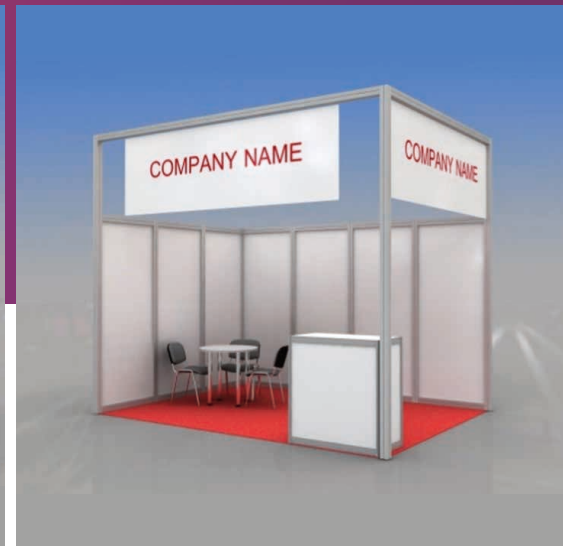

VERONA

ОРГАНИЗАТОР
ORGANISER

Shell Scheme Kit

Design shown above suits 12 sq.m
(inline and corner position)

Hight of front
construction **3.5 m**

Hight of walls **2.5 m**

Carpet
(color at your choice)
Default color - Grey

The fascia panel **1 m** height
with the inscription on the open
side of the stand
(inscription color at your choice,
default inscription color - Grey)

Booth size	12 sq.m.	13-17 sq.m.	18-24 sq.m.	25-48 sq.m.	49-60 sq.m.
Table round D 80 cm (code 314)	1	1	2	2	3
Conference chair (code 303)	3	4	6	8	12
Bar counter	1	1	1	2	2
Trash bin	1	1	1	2	2
Plug socket, 1kW*	1	1	1	2	2
Halogen light 120W (long arm)*	3	5	6	7	8