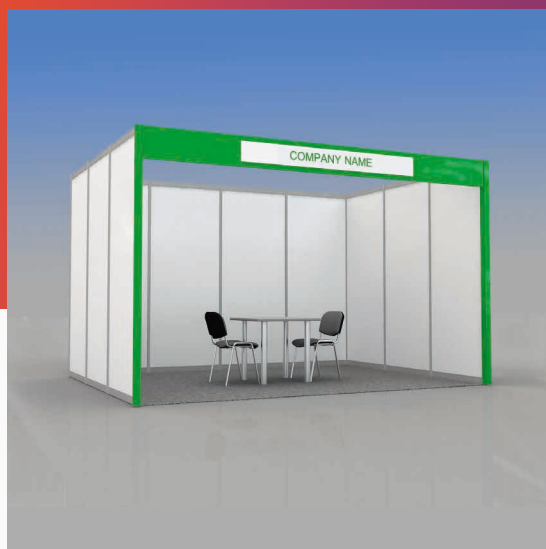

## Shell Scheme kit

ОРГАНИЗАТОР  
ORGANISER

Design shown above suits 12 sq.m  
(inline and corner position)

Height of walls  
and construction **2,5 m**

Carpet (colour – to choose)  
Colour of carpet by default - grey

Fascia panel **0,3 m**  
laminated chipboard,  
(colour: green)  
with PVC plate  
(colour: white)  
with fascia name from the open  
sides of the booth (colour of the  
fascia name – to choose)

colour of the fascia name  
by default - grey 071

Pylons at booth's corners  
(the same colour as Fascia panel)

Booth size	<11 sq.m	12-23 sq.m	24-35 sq.m	36-47 sq.m	48-59 sq.m
Table (80x80 cm) (code 310)	1	1	2	3	4
Chair (code 300)	1	2	4	6	8
Waste basket	1	1	2	3	4