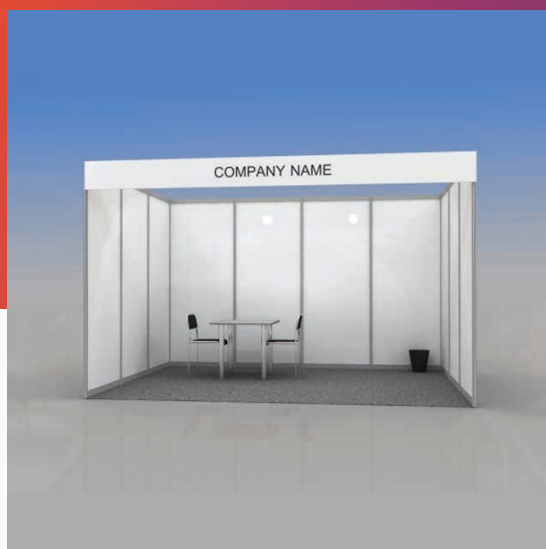

## Shell Scheme kit

Design shown above suits 12 sq.m  
(inline and corner position)

Height of walls  
and construction **2,5 m**

Carpet (colour – to choose)  
Colour of carpet by default - grey

Fascia panel **0,3**  
m with fascia name from the open  
sides of the booth (colour of the  
fascia name – to choose)  
Colour of the fascia name  
by default - grey 071

Booth size	<11 sq.m	12-23 sq.m	24-35 sq.m	36-47 sq.m	48-59 sq.m
Table (80x80 cm) (code 310)	1	1	2	3	4
Chair (code 300)	1	2	4	6	8
Waste basket	1	1	2	3	4

Standard Plus package **includes** electrical connection 2kW, 2 spotlights (code 510) and 1 plug socket (code 505a)