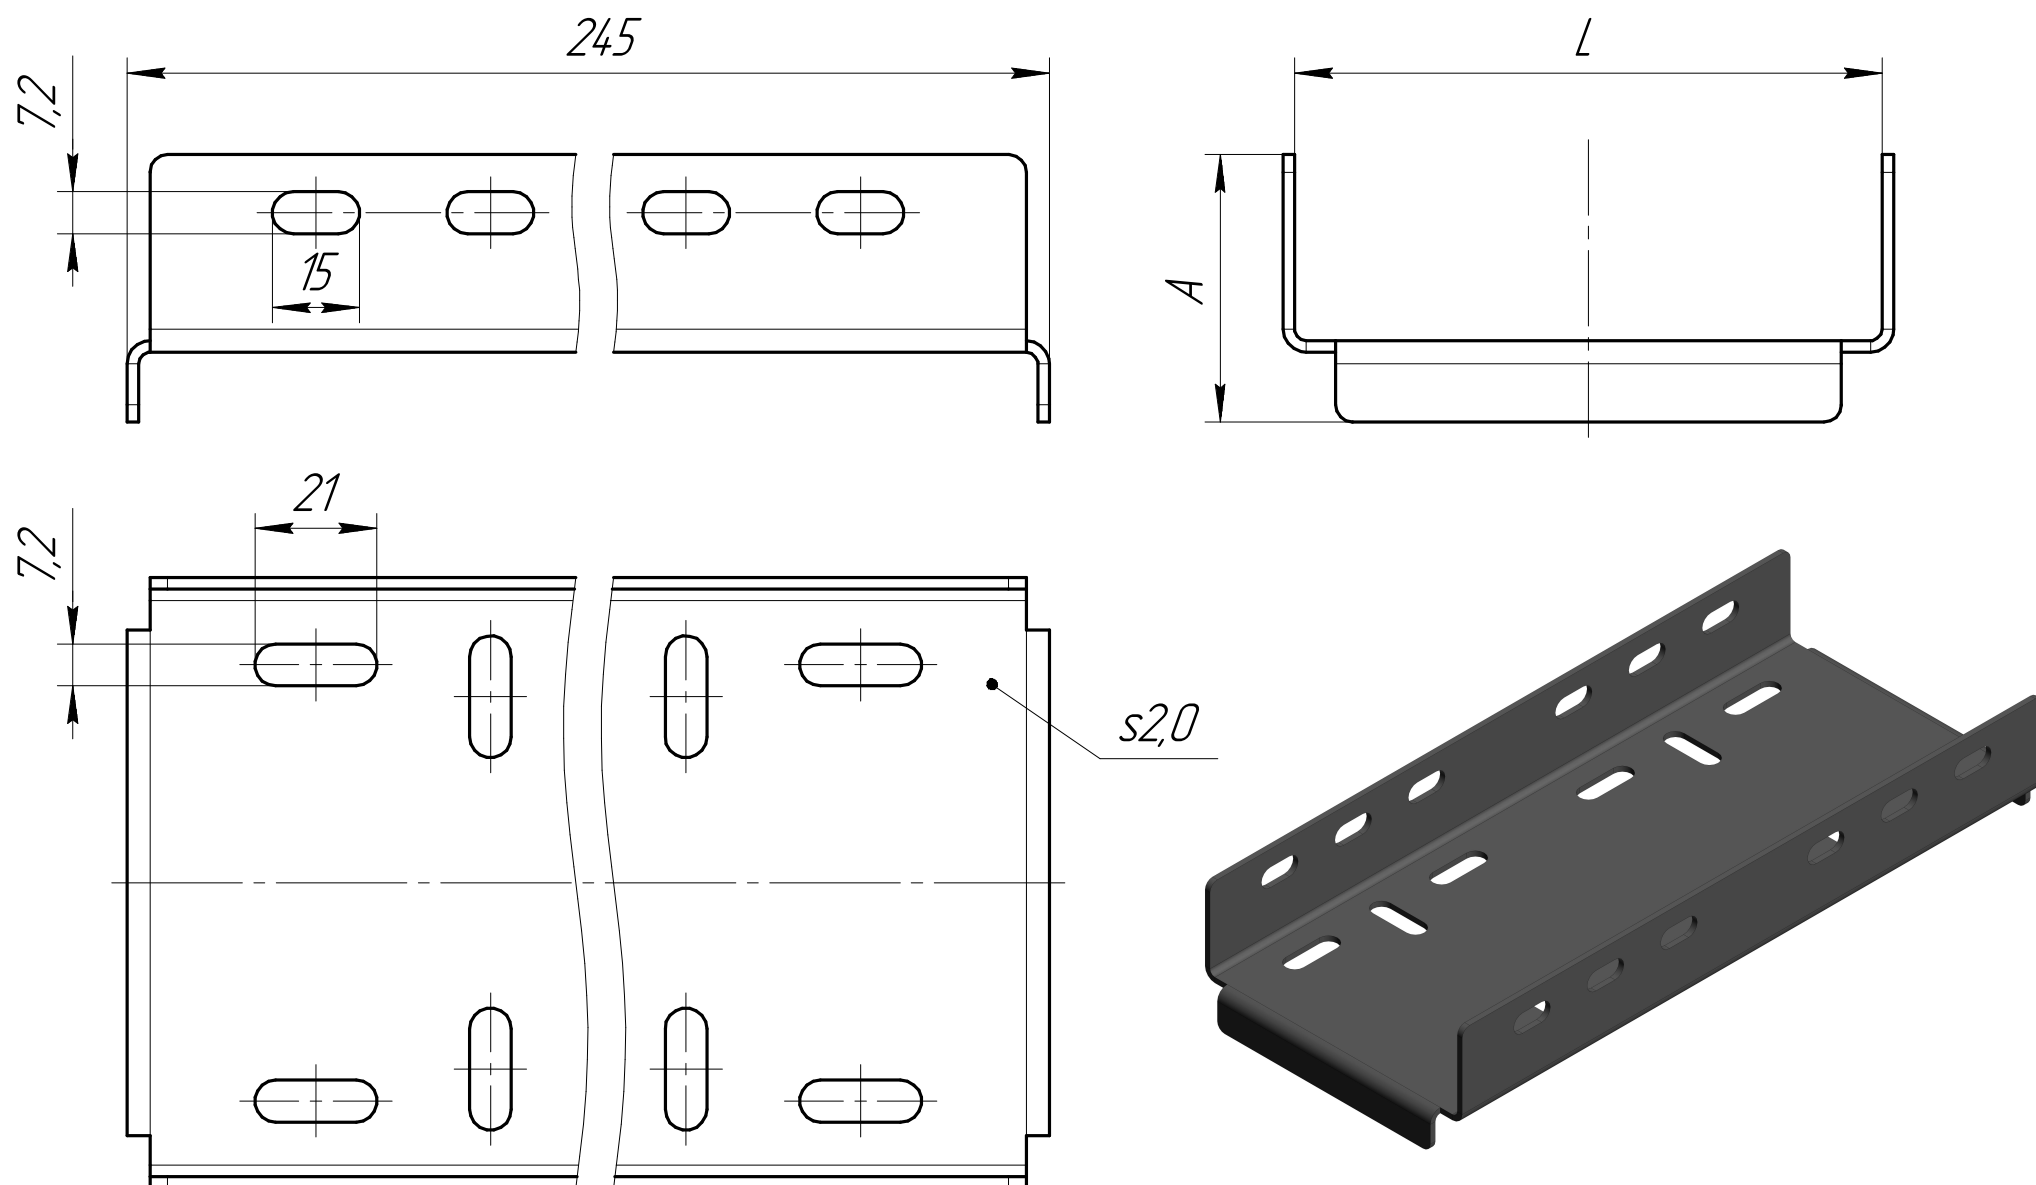

Промрукав

Русский производитель электротехники

Пластина соединительная Профи (2,0 мм) Промрукав

Типоразмер	Размеры, мм		Артикул SZ	Артикул HDZ	Артикул AISI 304	Артикул AISI 316	Количество в упаковке, шт.
	L	A					
100x50	101	46	PR16.21424	PR16.21442	PR16.21460	PR16.21478	1
100x80	101	76	PR16.21425	PR16.21443	PR16.21461	PR16.21479	1
100x100	101	96	PR16.21423	PR16.21441	PR16.21459	PR16.21477	1
150x50	151	46	PR16.31920	PR16.31923	PR16.31926	PR16.31929	1
150x80	151	76	PR16.31919	PR16.31922	PR16.31925	PR16.31928	1
150x100	151	96	PR16.31918	PR16.31921	PR16.31924	PR16.31927	1
200x50	201	46	PR16.21427	PR16.21445	PR16.21463	PR16.21481	1
200x80	201	76	PR16.21428	PR16.21446	PR16.21464	PR16.21482	1
200x100	201	96	PR16.21426	PR16.21444	PR16.21462	PR16.21480	1
300x50	301	46	PR16.21430	PR16.21448	PR16.21466	PR16.21484	1
300x80	301	76	PR16.21431	PR16.21449	PR16.21467	PR16.21485	1
300x100	301	96	PR16.21429	PR16.21447	PR16.21465	PR16.21483	1
400x50	401	46	PR16.21433	PR16.21451	PR16.21469	PR16.21487	1
400x80	401	76	PR16.21434	PR16.21452	PR16.21470	PR16.21488	1
400x100	401	96	PR16.21432	PR16.21450	PR16.21468	PR16.21486	1
500x50	501	46	PR16.21436	PR16.21454	PR16.21472	PR16.21490	1
500x80	501	76	PR16.21437	PR16.21455	PR16.21473	PR16.31993	1
500x100	501	96	PR16.21435	PR16.21453	PR16.21471	PR16.21489	1
600x50	601	46	PR16.21439	PR16.21457	PR16.21475	PR16.21492	1
600x80	601	76	PR16.21440	PR16.21458	PR16.21476	PR16.21493	1
600x100	601	96	PR16.21438	PR16.21456	PR16.21474	PR16.21491	1