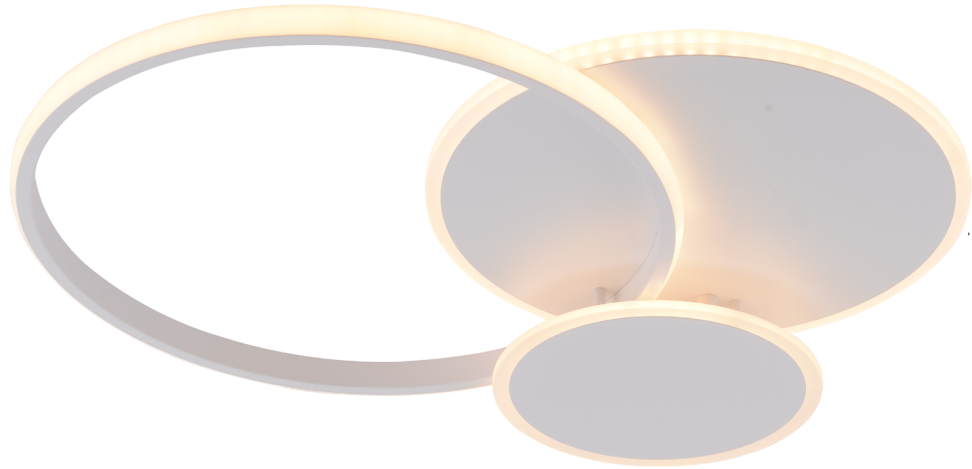

Б0062208
6139-103