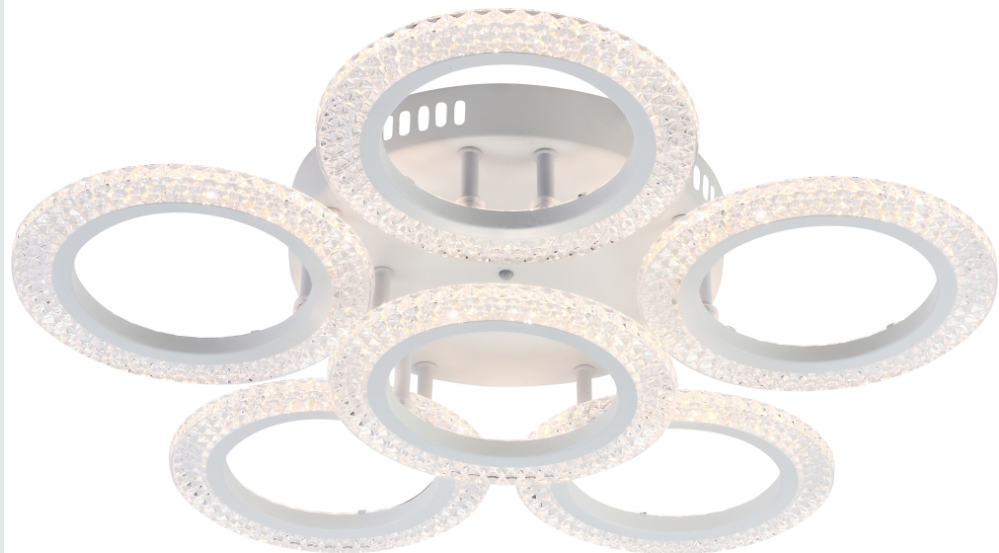

Б0060830
6107-106