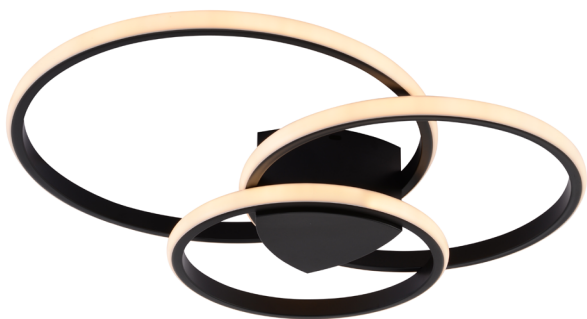

B0062226
6141-101