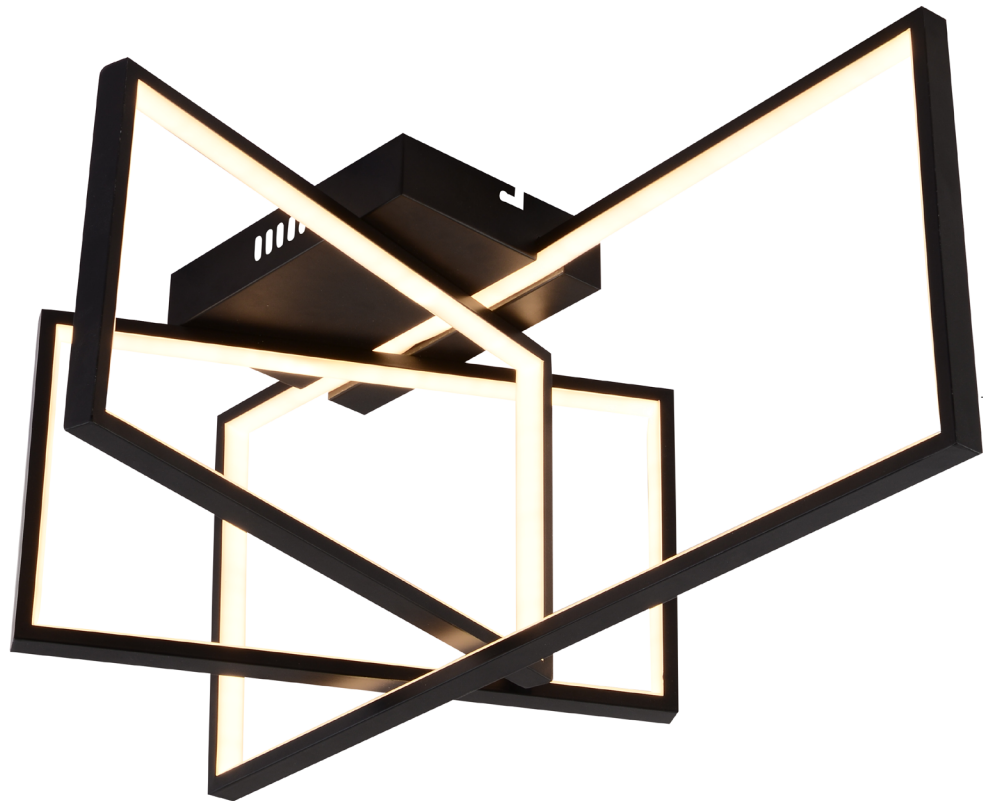

Б0062223
6140-103