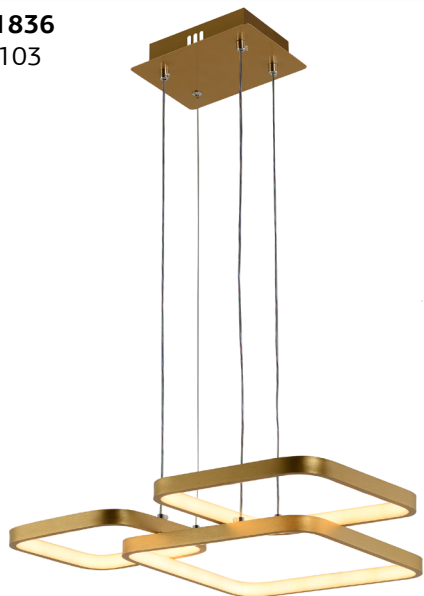

B0061836
6125-103