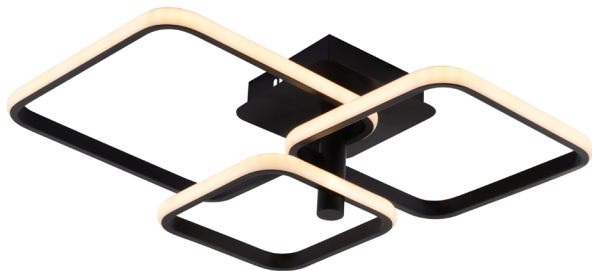

B0062228
6141-103