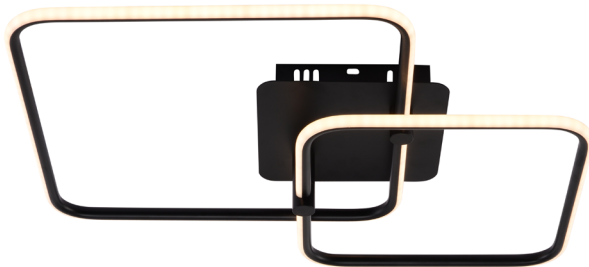

Б0062235
6144-103