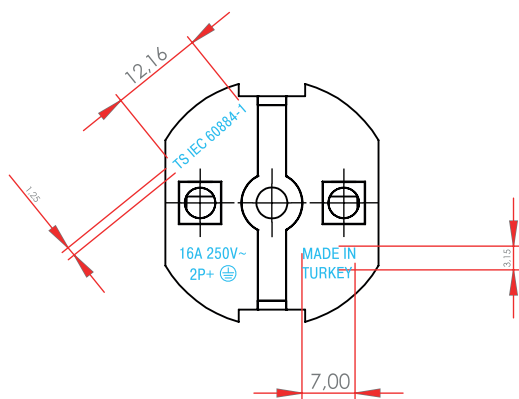

TECHNICAL DRAWING

Padprint 1+0

Pantone White