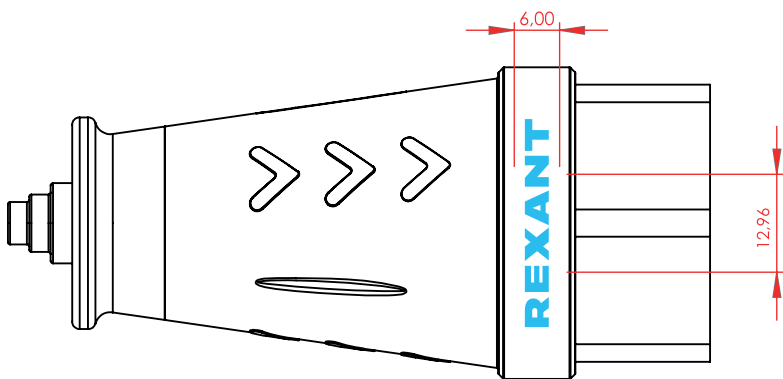

TECHNICAL DRAWING

Padprint 1+0

Pantone White