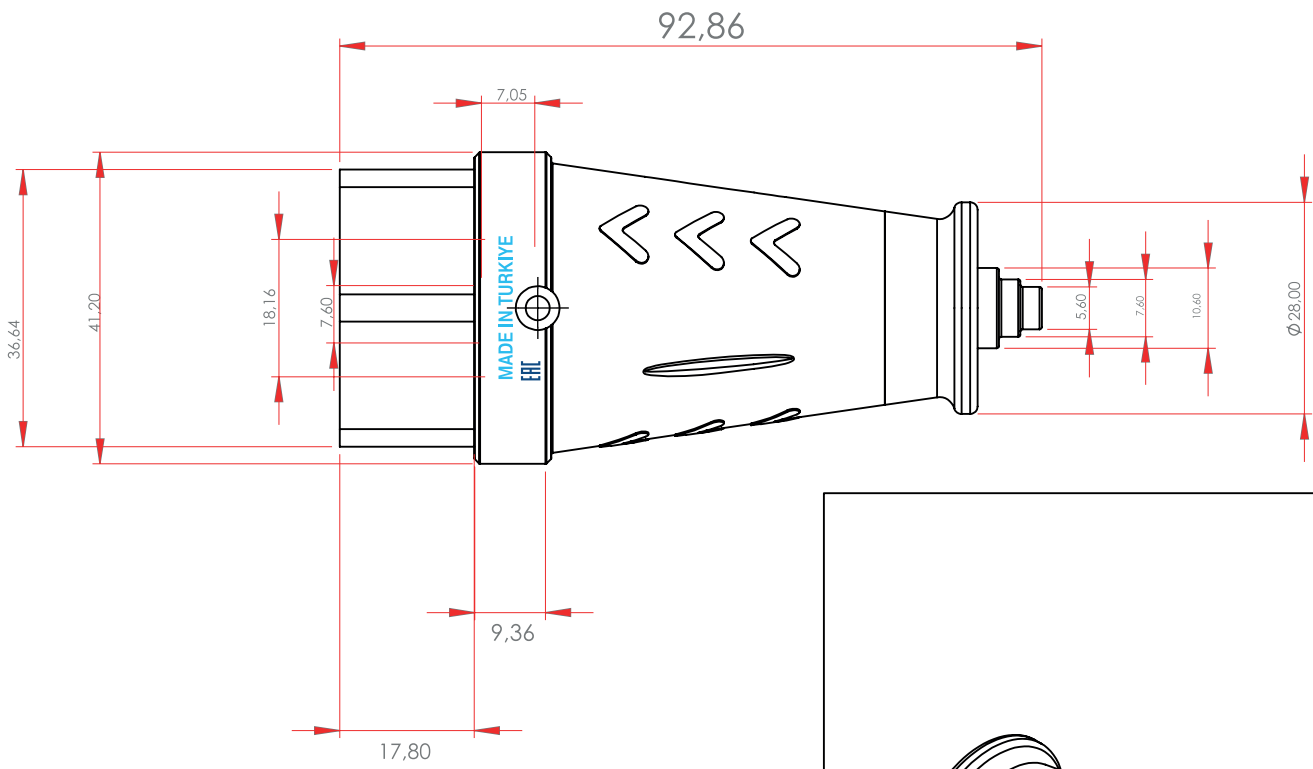

TECHNICAL DRAWING

Padprint 1+0

Pantone White