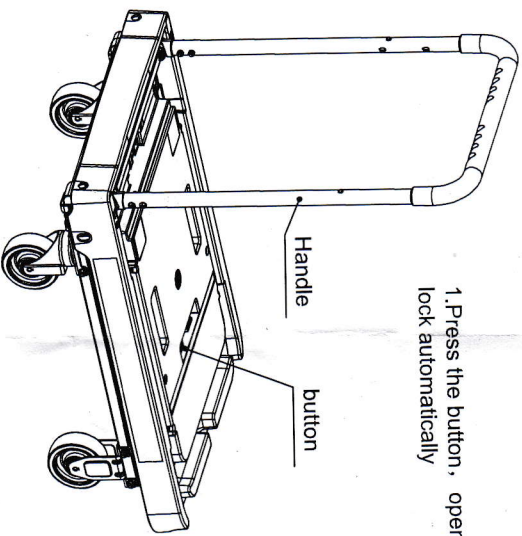

# Platform Hand Truck FFXL

1. Press the button, open handle, and lock automatically

2. Fold the handle by pressing the button, this way can carry bigger cargo

3. Squeeze lock; fold handle