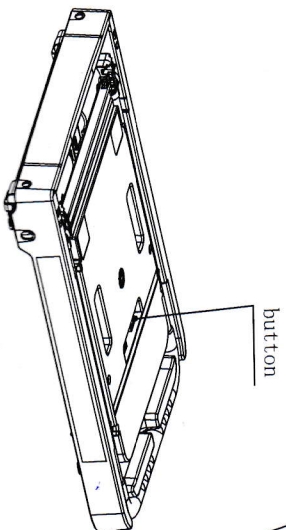

# Platform Hand Truck FFXL

1. Press the button, open handle, and lock automatically

2. Fold the handle by pressing the button, this way can carry bigger cargo

3. Squeeze lock; fold handle