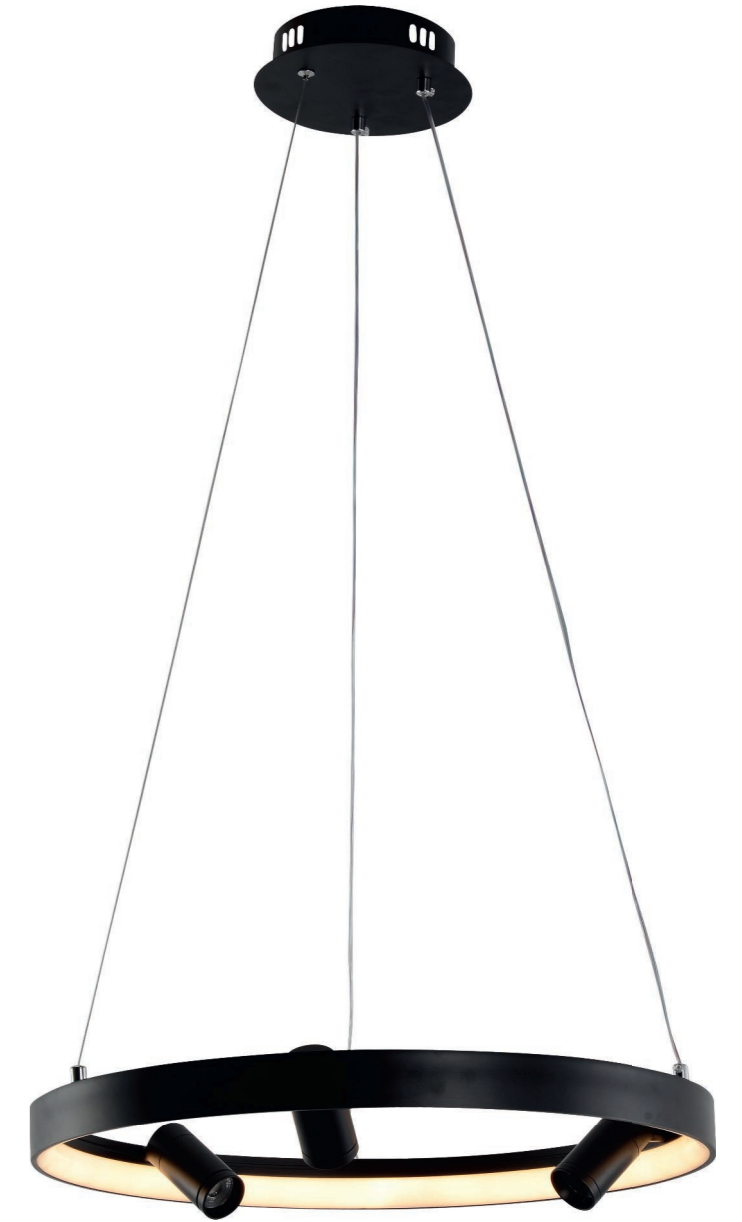

6141-103

LED 96W
460x460x160 mm

6141-101

LED 106W
550x550x80 mm

6104-101

LED 81W
415x400x65 mm

6080-401

LED 130W
700x610x65 mm

6054-401

LED 17W
200*65*235 mm

6053-401

LED 18W
220*65*270 mm

6103-101

LED 83W
475*475*65 mm

RIVOLI LED

www.rivoliluce.ru

2024

RIVOLI

6122-103

LED 162W
625x625x70 mm

6123-101

LED 108W
400x400x70 mm

6124-101

LED 120W
400x400x70 mm

6144-101

LED 84W
650x430x90 mm

6143-101

LED 78W
450x450x80 mm

6147-101

LED 77W
500x500x1000 mm

6122-101

LED 146W
500x500x65 mm