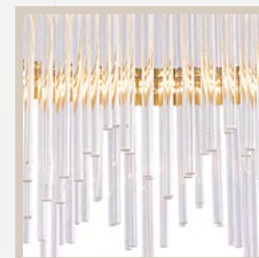

серия Gwen

Цвет арматуры медь

Прозрачный рассеиватель

Встроенный LED

Пульт управления в комплекте