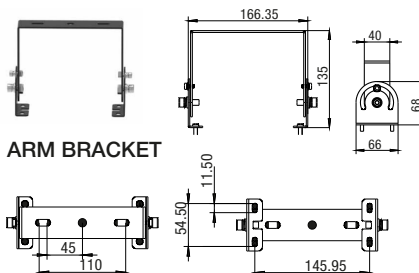

МОНТАЖНАЯ СКОБА

HB BRACKET 95 120 145 195W 4099854328312

ARM BRACKET