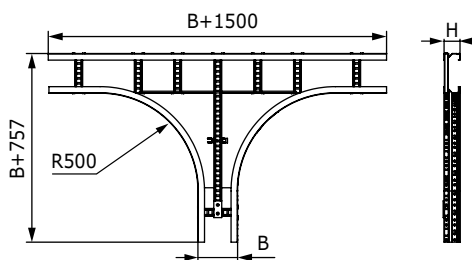

**Т-образный ответвитель**

**Назначение:**

- монтаж отводов трасс в горизонтальной плоскости;
- по запросу – R600-1000.

Высота Н, мм	Ширина основания В, мм	Код, исп. 1	Код, исп. 2	Код, исп. 4
80	200	ULT682	ULT682HDZ	ULT682ZL
	300	ULT683	ULT683HDZ	ULT683ZL
	400	ULT684	ULT684HDZ	ULT684ZL
	500	ULT685	ULT685HDZ	ULT685ZL
	600	ULT686	ULT686HDZ	ULT686ZL
	700	ULT687	ULT687HDZ	ULT687ZL
	800	ULT688	ULT688HDZ	ULT688ZL
	900	ULT689	ULT689HDZ	ULT689ZL
	1000	ULT680	ULT680HDZ	ULT680ZL
	100	200	ULT612	ULT612HDZ
300		ULT613	ULT613HDZ	ULT613ZL
400		ULT614	ULT614HDZ	ULT614ZL
500		ULT615	ULT615HDZ	ULT615ZL
600		ULT616	ULT616HDZ	ULT616ZL
700		ULT617	ULT617HDZ	ULT617ZL
800		ULT618	ULT618HDZ	ULT618ZL
900		ULT619	ULT619HDZ	ULT619ZL
1000		ULT610	ULT610HDZ	ULT610ZL
150		200	ULT652	ULT652HDZ
	300	ULT653	ULT653HDZ	ULT653ZL
	400	ULT654	ULT654HDZ	ULT654ZL
	500	ULT655	ULT655HDZ	ULT655ZL
	600	ULT656	ULT656HDZ	ULT656ZL
	700	ULT657	ULT657HDZ	ULT657ZL
	800	ULT658	ULT658HDZ	ULT658ZL
	900	ULT659	ULT659HDZ	ULT659ZL
	1000	ULT650	ULT650HDZ	ULT650ZL
	200	200	ULT622	ULT622HDZ
300		ULT623	ULT623HDZ	ULT623ZL
400		ULT624	ULT624HDZ	ULT624ZL
500		ULT625	ULT625HDZ	ULT625ZL
600		ULT626	ULT626HDZ	ULT626ZL
700		ULT627	ULT627HDZ	ULT627ZL
800		ULT628	ULT628HDZ	ULT628ZL
900		ULT629	ULT629HDZ	ULT629ZL
1000		ULT620	ULT620HDZ	ULT620ZL