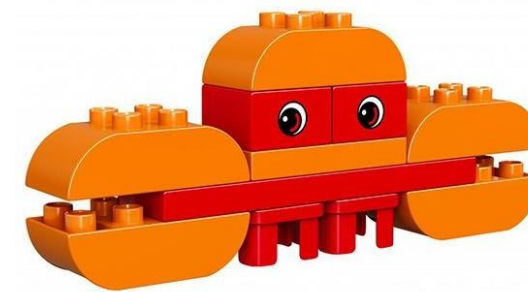

YES.

Individual items included in the set are presented