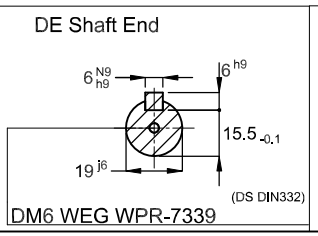

A

B

C

D

E

Color RAL 7024
 Painting plan 207A
 Mounting B3T

1.1 kW 02 Poles 50 Hz										A	
								Scale	2 : 7		
								PIRWUSER	00		
ECM	LOC	SUMMARY OF MODIFICATIONS					EXECUTED	CHECKED	RELEASED	DATE	VER
EXECUTED	PIRWUSER	THREE PH. MOTOR WGOST IE1					PREVIEW				
CHECKED		FRAME L71 IP55 TEFC					WDD	00			
RELEASED							SHEET		1 / 1		
REL. DATE		WEG Saint-Petersburg					[Support]				