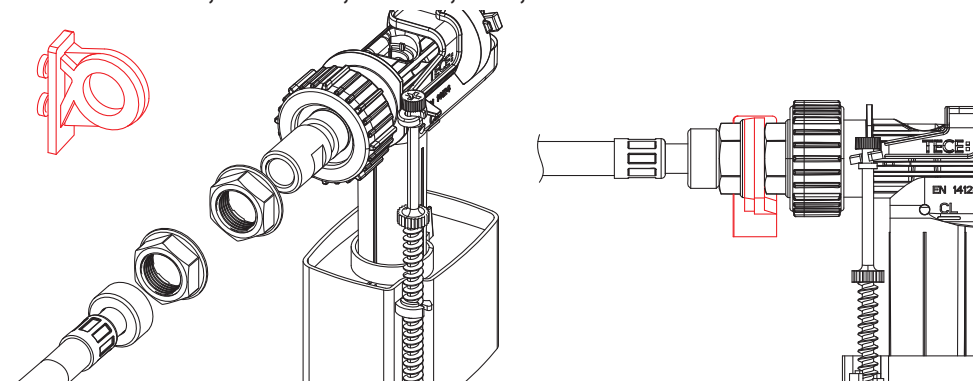

Grohe: GD 2

Grohe: AV1

Grohe: 6–9 I

Grohe: 6 1/3 I

Sanit: Ineo Plus, Ineo Solo, Ineo 80, Ineo, Ineo In

Sanit: CC-120-L-FO-2V-L

Sanit: 982N, 983N, 988C

Sanit: 980N, 995N