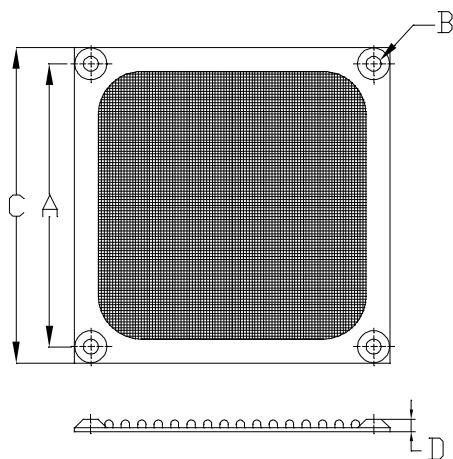

Metal Fan Filter

MODEL	A	B	C	D
K-MF06E-4HA	50	4.32	60	4.0

MODEL	A	B	C	D
K-MF08E-4HA	71.4	4.32	83.8	3.5

MODEL	A	B	C	D
K-MF16E-2HA	162	4.3	182	4.15

MODEL	A	B	C	D
K-MF09E-4HA	82.5	4.32	92	4.0

MODEL	A	B	C	D
K-MF12E-4HA	104.8	4.32	118.9	3.5