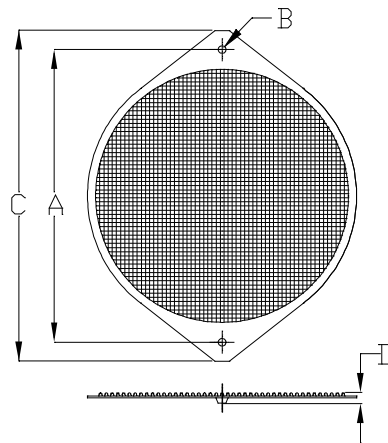

Metal Fan Filter

MODEL	A	B	C	D
K-MF06E-4HA	50	4.32	60	4.0

MODEL	A	B	C	D
K-MF08E-4HA	71.4	4.32	83.8	3.5

MODEL	A	B	C	D
K-MF16E-2HA	162	4.3	182	4.15

MODEL	A	B	C	D
K-MF09E-4HA	82.5	4.32	92	4.0

MODEL	A	B	C	D
K-MF12E-4HA	104.8	4.32	118.9	3.5