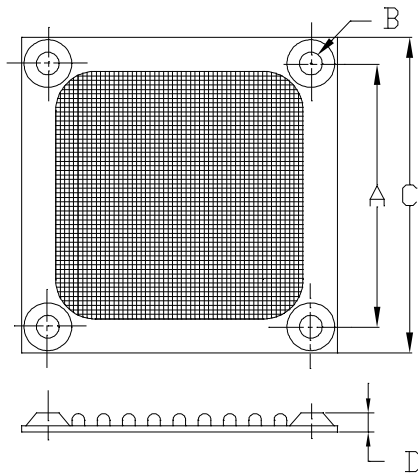

Metal Fan Filter

MODEL	A	B	C	D
K-MF06E-4HA	50	4.32	60	4.0

MODEL	A	B	C	D
K-MF08E-4HA	71.4	4.32	83.8	3.5

MODEL	A	B	C	D
K-MF16E-2HA	162	4.3	182	4.15

MODEL	A	B	C	D
K-MF09E-4HA	82.5	4.32	92	4.0

MODEL	A	B	C	D
K-MF12E-4HA	104.8	4.32	118.9	3.5