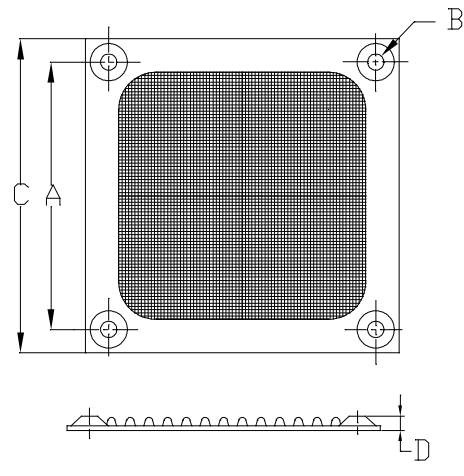

Metal Fan Filter

MODEL	A	B	C	D
K-MF06E-4HA	50	4.32	60	4.0

MODEL	A	B	C	D
K-MF08E-4HA	71.4	4.32	83.8	3.5

MODEL	A	B	C	D
K-MF16E-2HA	162	4.3	182	4.15

MODEL	A	B	C	D
K-MF09E-4HA	82.5	4.32	92	4.0

MODEL	A	B	C	D
K-MF12E-4HA	104.8	4.32	118.9	3.5