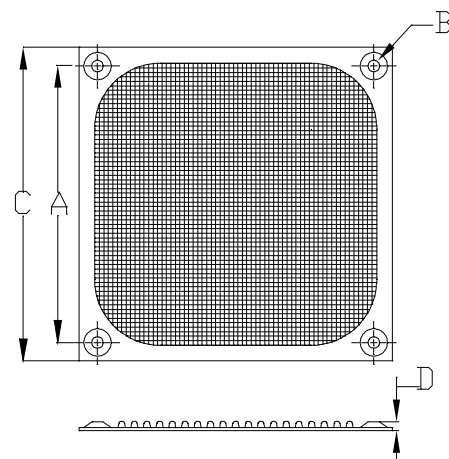

Metal Fan Filter

MODEL	A	B	C	D
K-MF06E-4HA	50	4.32	60	4.0

MODEL	A	B	C	D
K-MF08E-4HA	71.4	4.32	83.8	3.5

MODEL	A	B	C	D
K-MF16E-2HA	162	4.3	182	4.15

MODEL	A	B	C	D
K-MF09E-4HA	82.5	4.32	92	4.0

MODEL	A	B	C	D
K-MF12E-4HA	104.8	4.32	118.9	3.5