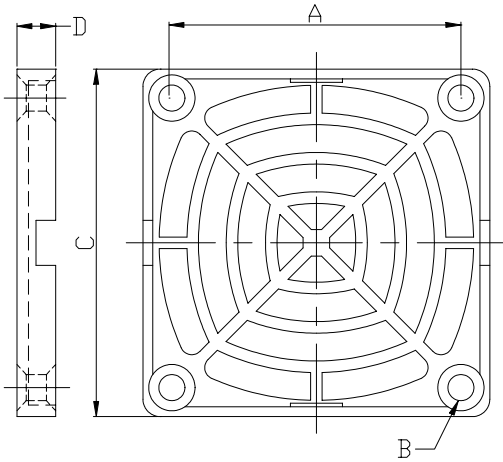

Plastic Fan Guard

Material:ABS

MODEL	A	B	C	D
K-PG06J-4PA	50	4.5	60	6.7

Material:ABS

MODEL	A	B	C	D
K-PG08J-4PA	71.5	5.0	81	50

Material:ABS

MODEL	A	B	C	D
K-PG09J-4PA	82.5	4.9	92	6.4

Material:ABS

MODEL	A	B	C	D
K-PG12J-4PA	104.5	5.0	119.5	6.4