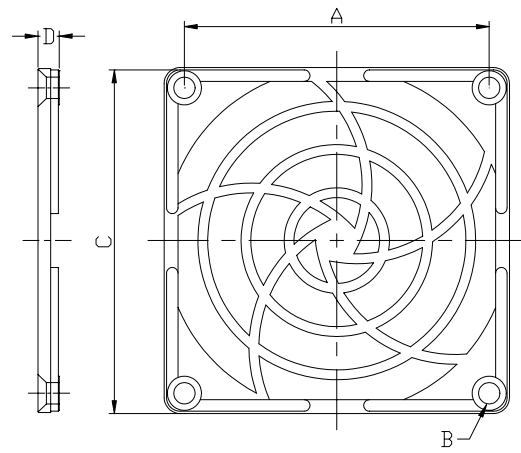

Plastic Fan Guard

Material:ABS

MODEL	A	B	C	D
K-PG06J-4PA	50	4.5	60	6.7

Material:ABS

MODEL	A	B	C	D
K-PG08J-4PA	71.5	5.0	81	50

Material:ABS

MODEL	A	B	C	D
K-PG09J-4PA	82.5	4.9	92	6.4

Material:ABS

MODEL	A	B	C	D
K-PG12J-4PA	104.5	5.0	119.5	6.4