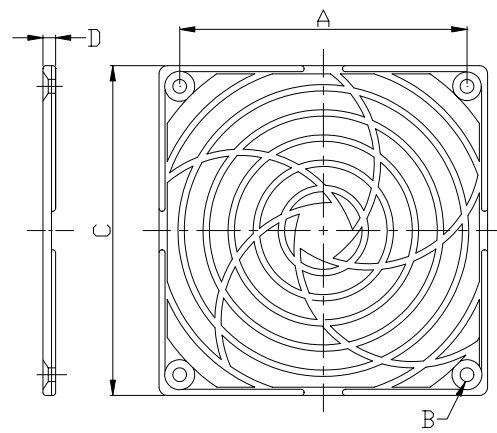

Plastic Fan Guard

Material:ABS

MODEL	A	B	C	D
K-PG06J-4PA	50	4.5	60	6.7

Material:ABS

MODEL	A	B	C	D
K-PG08J-4PA	71.5	5.0	81	50

Material:ABS

MODEL	A	B	C	D
K-PG09J-4PA	82.5	4.9	92	6.4

Material:ABS

MODEL	A	B	C	D
K-PG12J-4PA	104.5	5.0	119.5	6.4