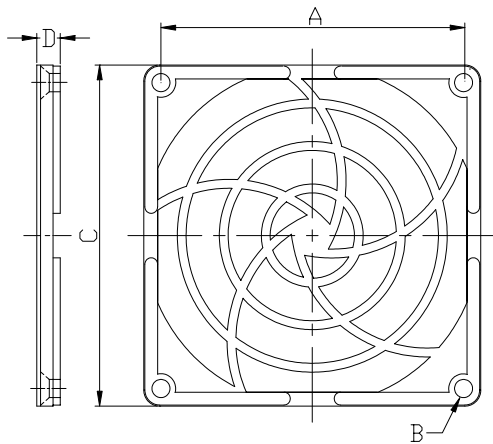

Plastic Fan Guard

Material:ABS

MODEL	A	B	C	D
K-PG06J-4PA	50	4.5	60	6.7

Material:ABS

MODEL	A	B	C	D
K-PG08J-4PA	71.5	5.0	81	50

Material:ABS

MODEL	A	B	C	D
K-PG09J-4PA	82.5	4.9	92	6.4

Material:ABS

MODEL	A	B	C	D
K-PG12J-4PA	104.5	5.0	119.5	6.4