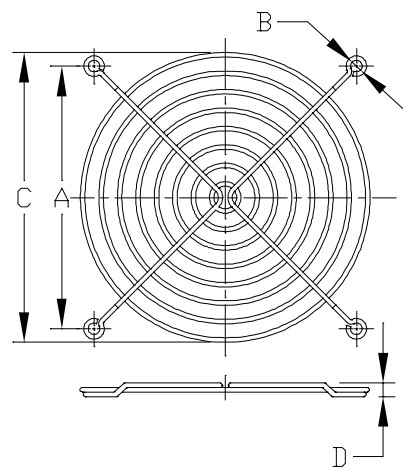

## Metal Fan Guard

MODEL	A	B	C	D
K-G09B06-4HB	82.4	4.6	89.8	5.0

MODEL	A	B	C	D
K-G12B07-4HA	105	4.6	115.6	5.5

MODEL	A	B	C	D
K-G12B08-4HA	105	4.6	115.6	5.5

MODEL	A	B	C	D
K-G12A08-4HA	105	4.9	115.6	5.5

MODEL	A	B	C	D
K-G17H10-2HA	162	4.8	154.4	6.45

MODEL	A	B	C	D
K-G17H10-2HB	162	4.8	154.4	6.45