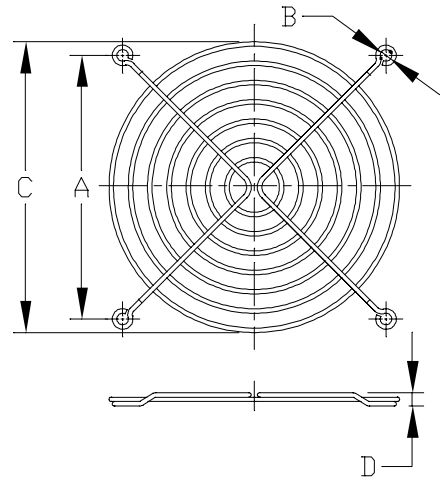

MODEL	A	B	C	D
K-G12B07-4HA	105	4.6	115.6	5.5