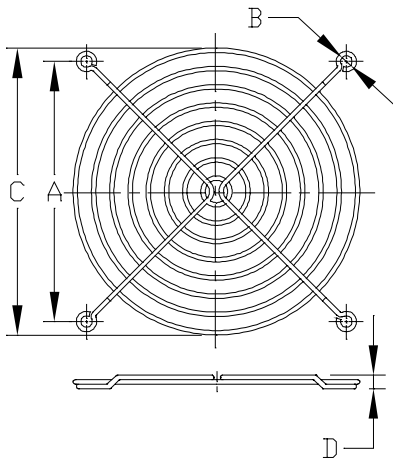

## Metal Fan Guard

MODEL	A	B	C	D
K-G06B04-4HA	50	4.6	53	4.4

MODEL	A	B	C	D
K-G06B04-4HB	50	4.6	53	5.2

MODEL	A	B	C	D
K-G07F04-4HA	61.5	4.5	64.2	4.0

MODEL	A	B	C	D
K-G08A05-4HA	71.5	4.9	76	5.5

MODEL	A	B	C	D
K-G08B05-4HA	71.5	4.6	76	5.5

MODEL	A	B	C	D
K-G09A06-4HA	82.5	4.9	90	5.5

## Metal Fan Guard

MODEL	A	B	C	D
K-G09B06-4HB	82.4	4.6	89.8	5.0

MODEL	A	B	C	D
K-G12B07-4HA	105	4.6	115.6	5.5

MODEL	A	B	C	D
K-G12B08-4HA	105	4.6	115.6	5.5

MODEL	A	B	C	D
K-G12A08-4HA	105	4.9	115.6	5.5

MODEL	A	B	C	D
K-G17H10-2HA	162	4.8	154.4	6.45

MODEL	A	B	C	D
K-G17H10-2HB	162	4.8	154.4	6.45