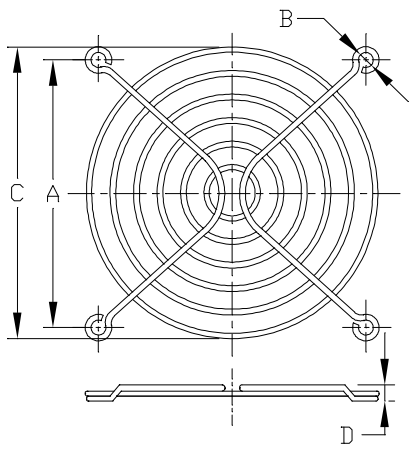

Metal Fan Guard

MODEL	A	B	C	D
K-G09B06-4HB	82.4	4.6	89.8	5.0