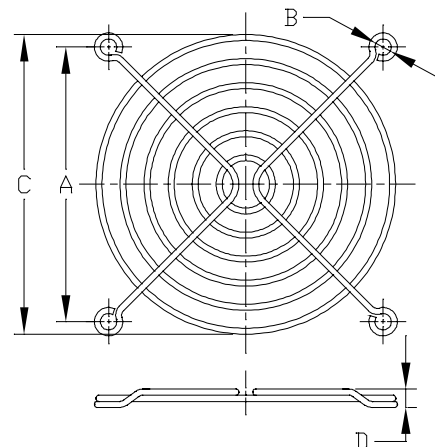

## Metal Fan Guard

MODEL	A	B	C	D
K-G02C02-2PAU	28.2	3.2	24.0	2.5

MODEL	A	B	C	D
K-G03C02-4HA	24	3.2	21.8	4.8

MODEL	A	B	C	D
K-G0BD02-4HA	29	4	27	4

MODEL	A	B	C	D
K-G04D02-4HA	32	4.0	29.1	4.8

MODEL	A	B	C	D
K-G04B02-4HB	32	4.6	31.5	4.0

MODEL	A	B	C	D
K-G05B03-4HB	40	4.6	41.1	4.8

## Metal Fan Guard

MODEL	A	B	C	D
K-G06B04-4HA	50	4.6	53	4.4

MODEL	A	B	C	D
K-G06B04-4HB	50	4.6	53	5.2

MODEL	A	B	C	D
K-G07F04-4HA	61.5	4.5	64.2	4.0

MODEL	A	B	C	D
K-G08A05-4HA	71.5	4.9	76	5.5

MODEL	A	B	C	D
K-G08B05-4HA	71.5	4.6	76	5.5