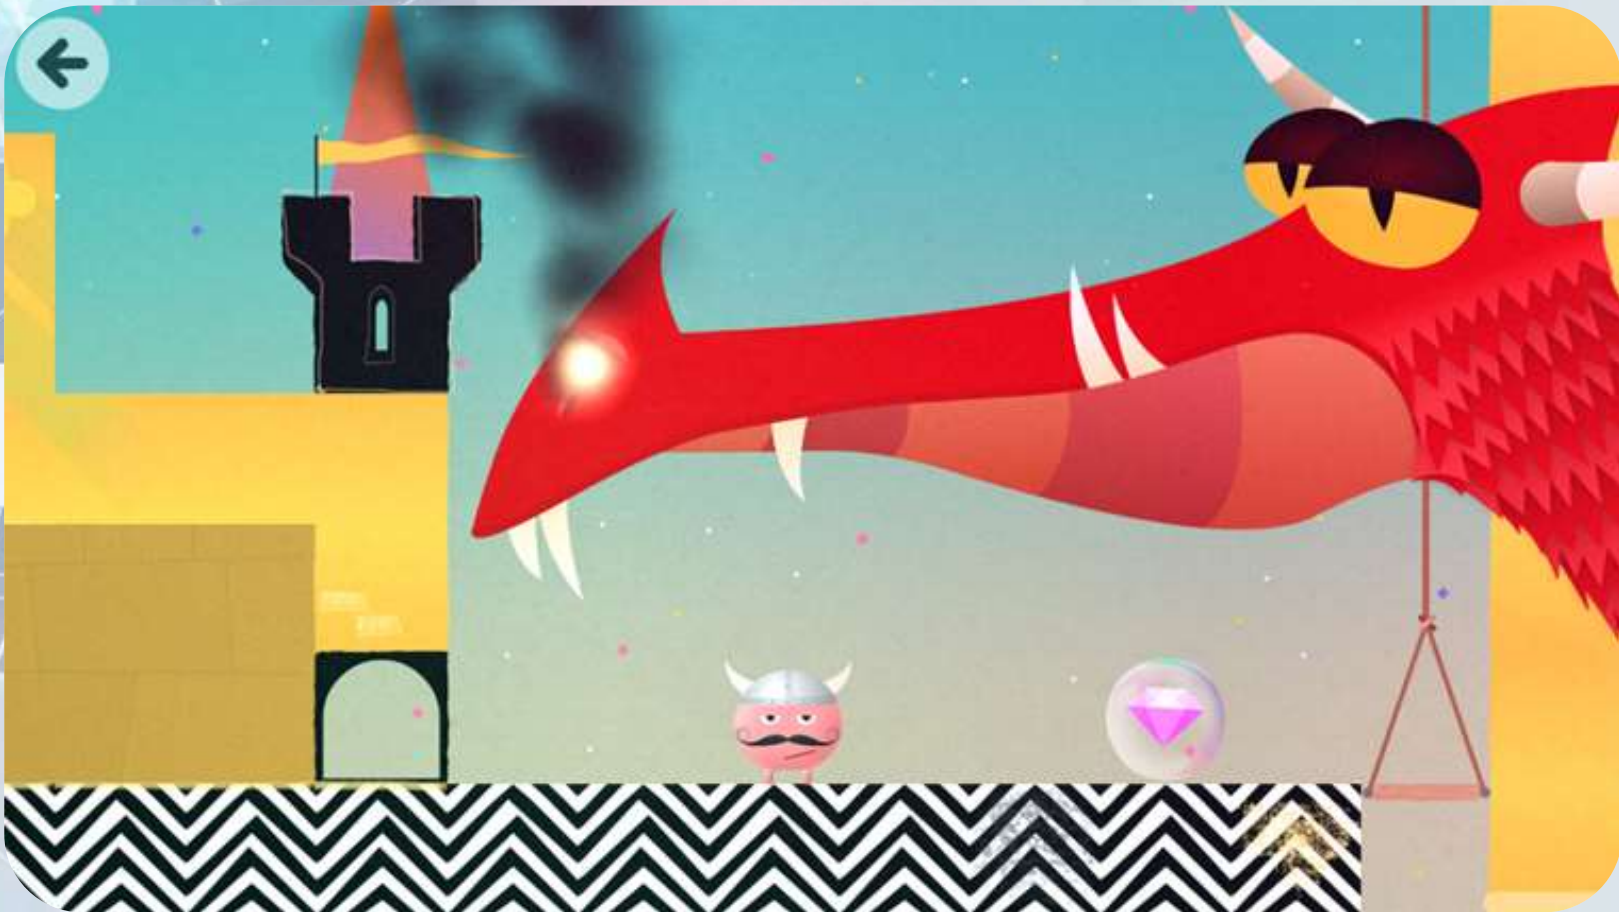

Thinkrolls: Kings & Queens

[iOS](#), [Android](#)